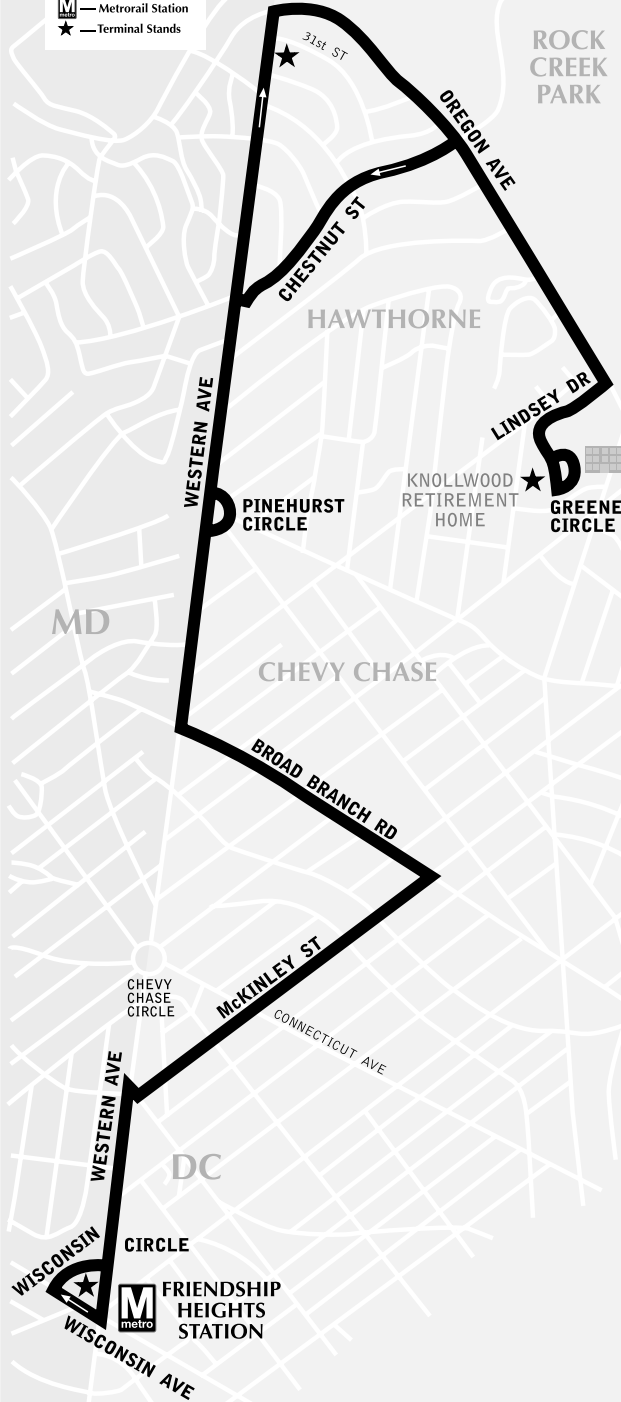

Chevy Chase Line Route E6

For route and schedule information
Call 202-637-7000
www.metroopensdoors.com

Legend

- Metro rail Station
- Terminal Stands